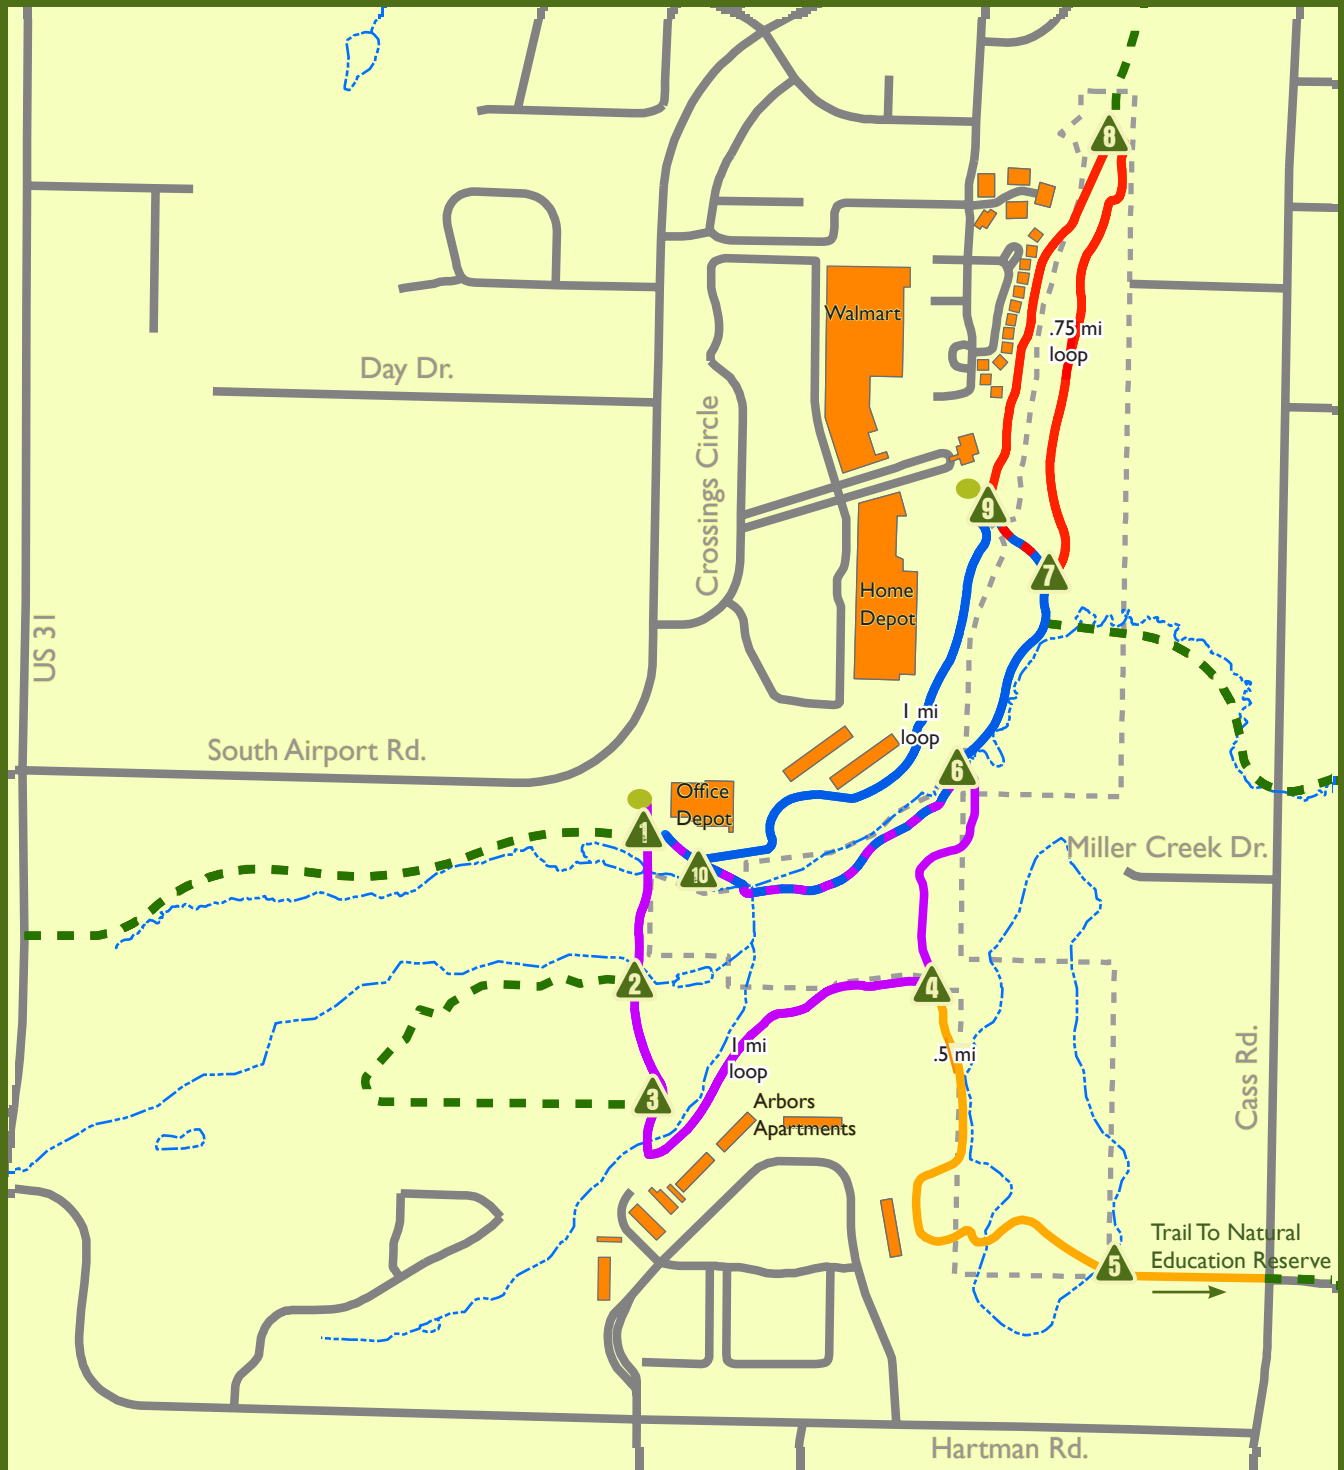

Garfield Township's

# Miller Creek Nature Reserve

TRAIL  
MAP

## KEY

- Parking
- Road
- Property Boundary
- Trail Navigation Point
- Sabin School Trail
- Valley Trail
- Beech Ridge Trail
- Miller Creek Trail
- Future Connector Trail