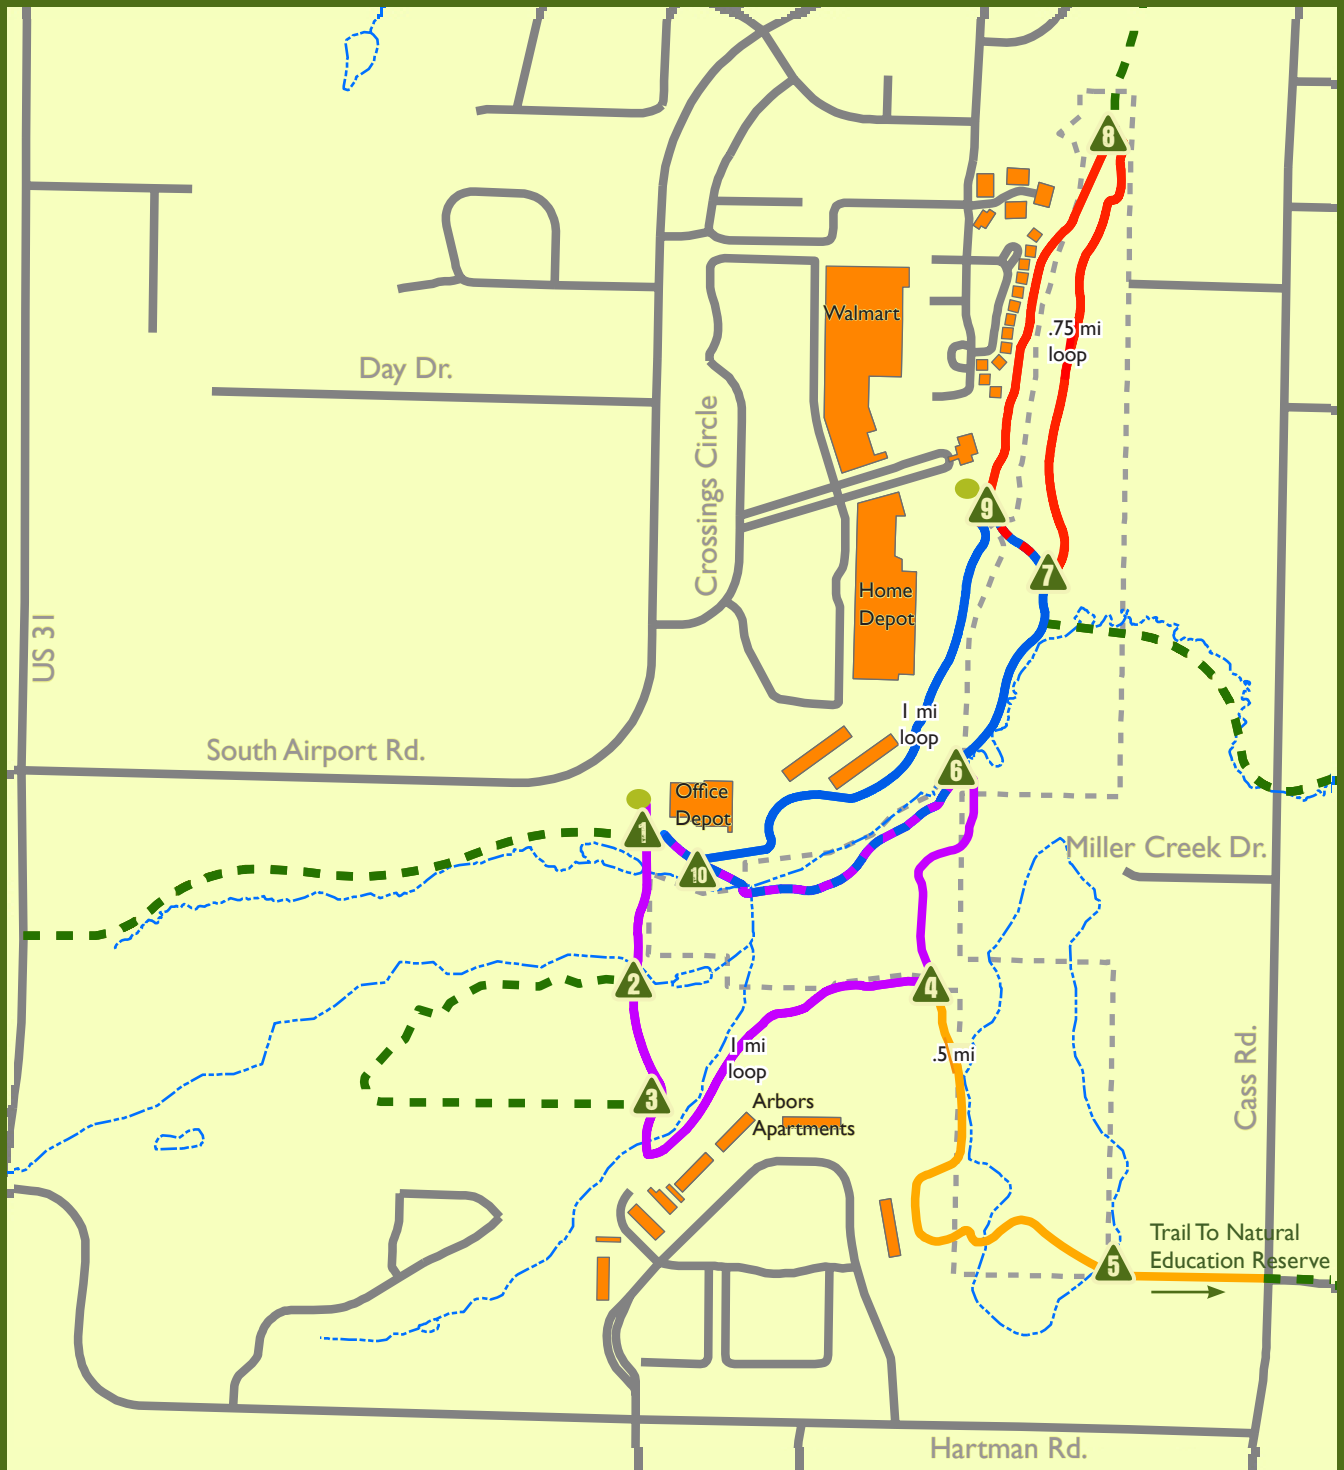

Garfield Township's

Miller Creek Nature Reserve

TRAIL
MAP

KEY

- Parking
- Road
- Property Boundary
- Trail Navigation Point
- Sabin School Trail
- Valley Trail
- Beech Ridge Trail
- Miller Creek Trail
- Future Connector Trail