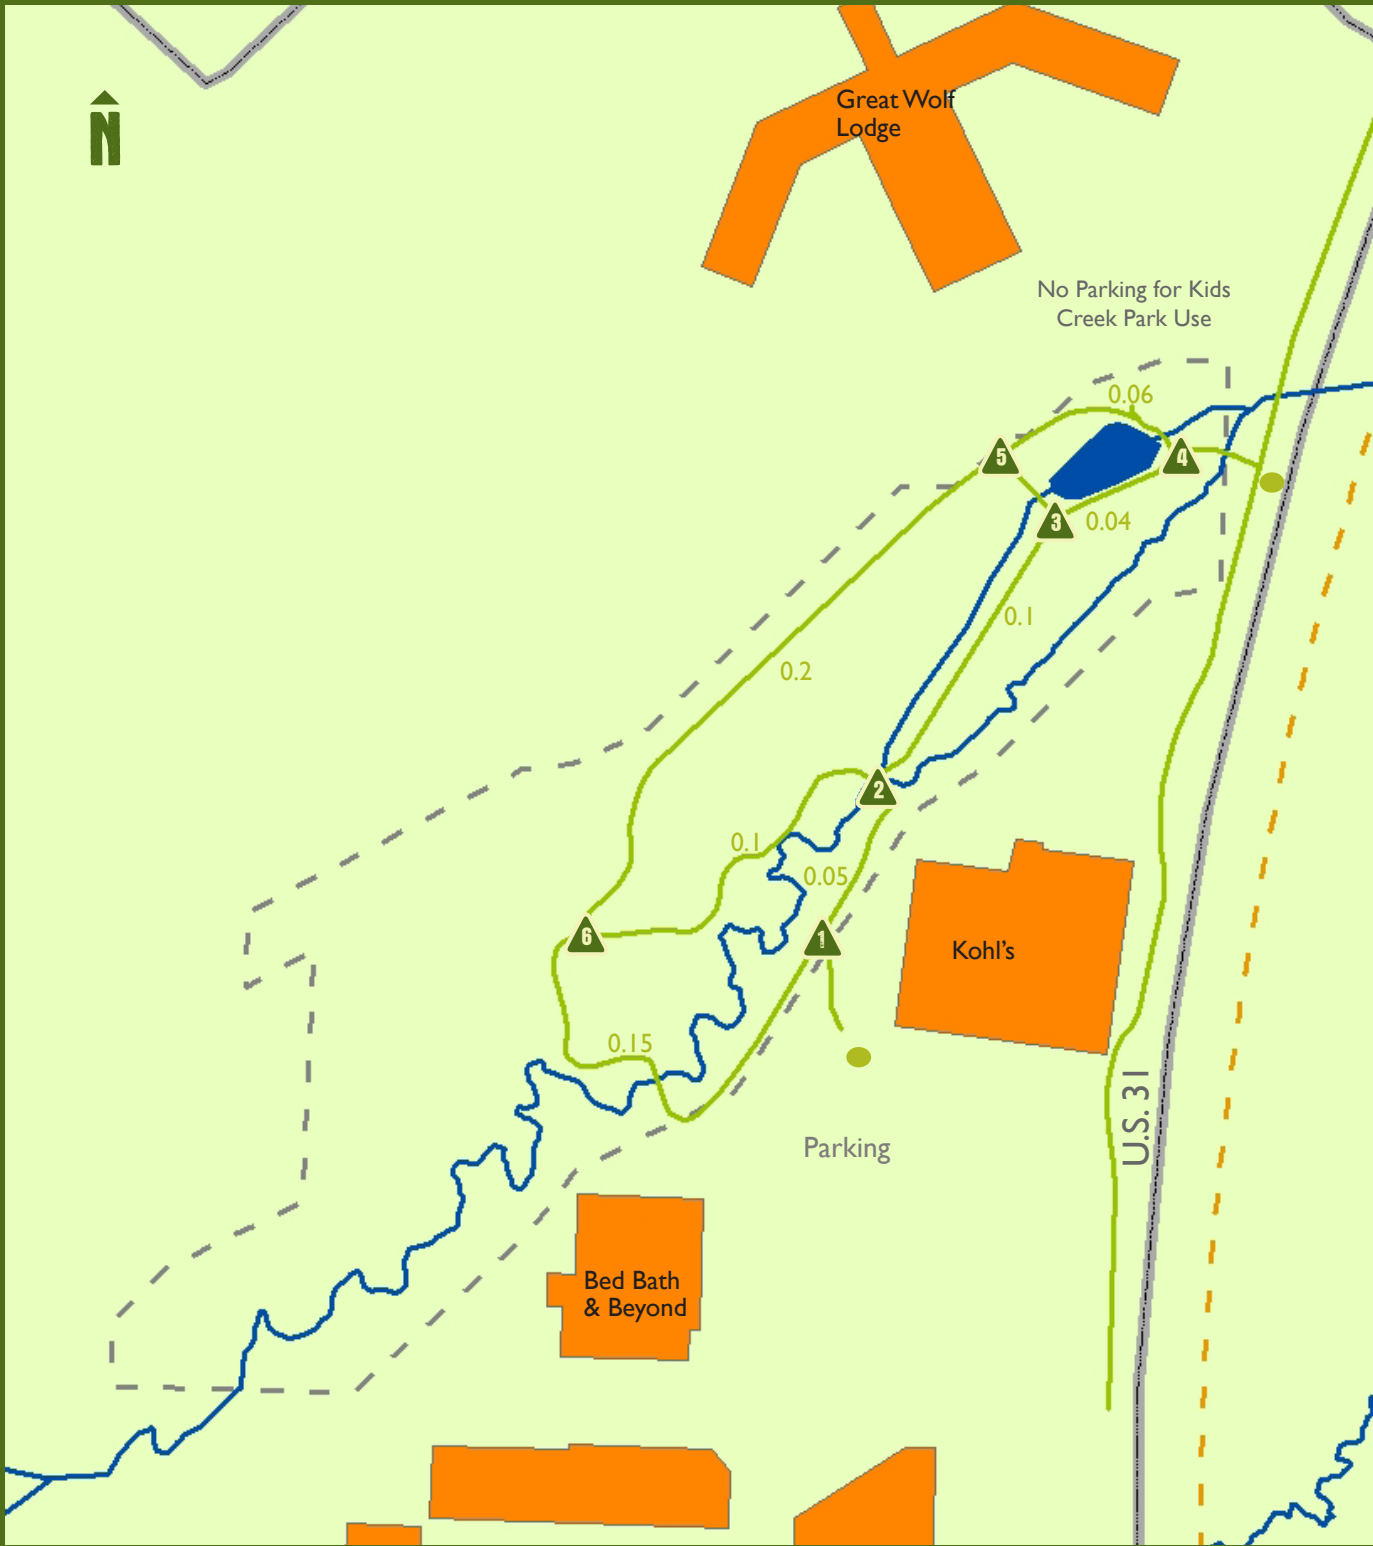

Kids Creek Park

TRAIL
MAP

KEY

- Trailhead
- Trail w/ Distance (mi)
- Property Boundary
- ! Trail Navigation Point
- TART Trail
- Road

Owned by:

CHARTER
TOWNSHIP OF
GARFIELD

Managed by:

Grand Traverse
Conservation District