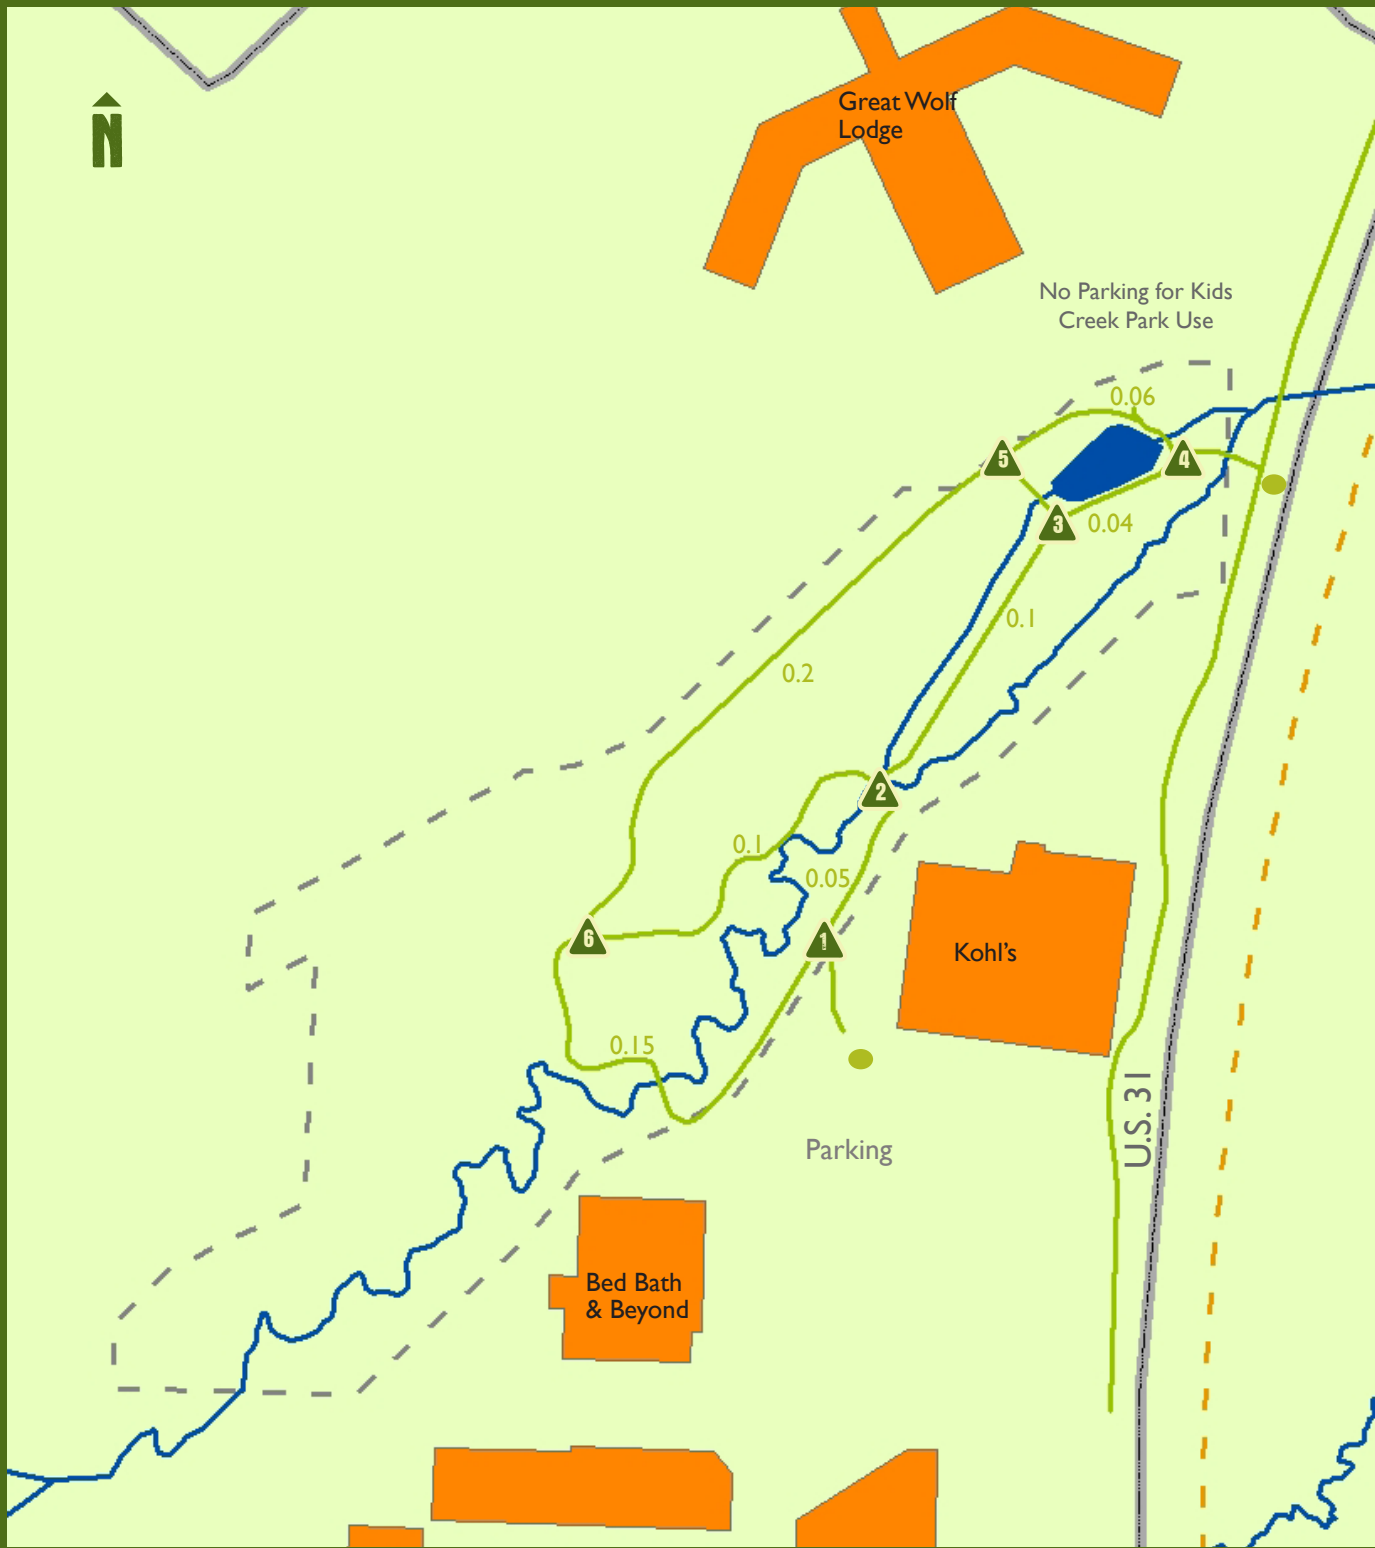

# Kids Creek Park

# TRAIL MAP

## KEY

- Trailhead
- Trail w/ Distance (mi)
- Property Boundary
- TART Trail
- Road
- ! Trail Navigation Point

Owned by:

Managed by: