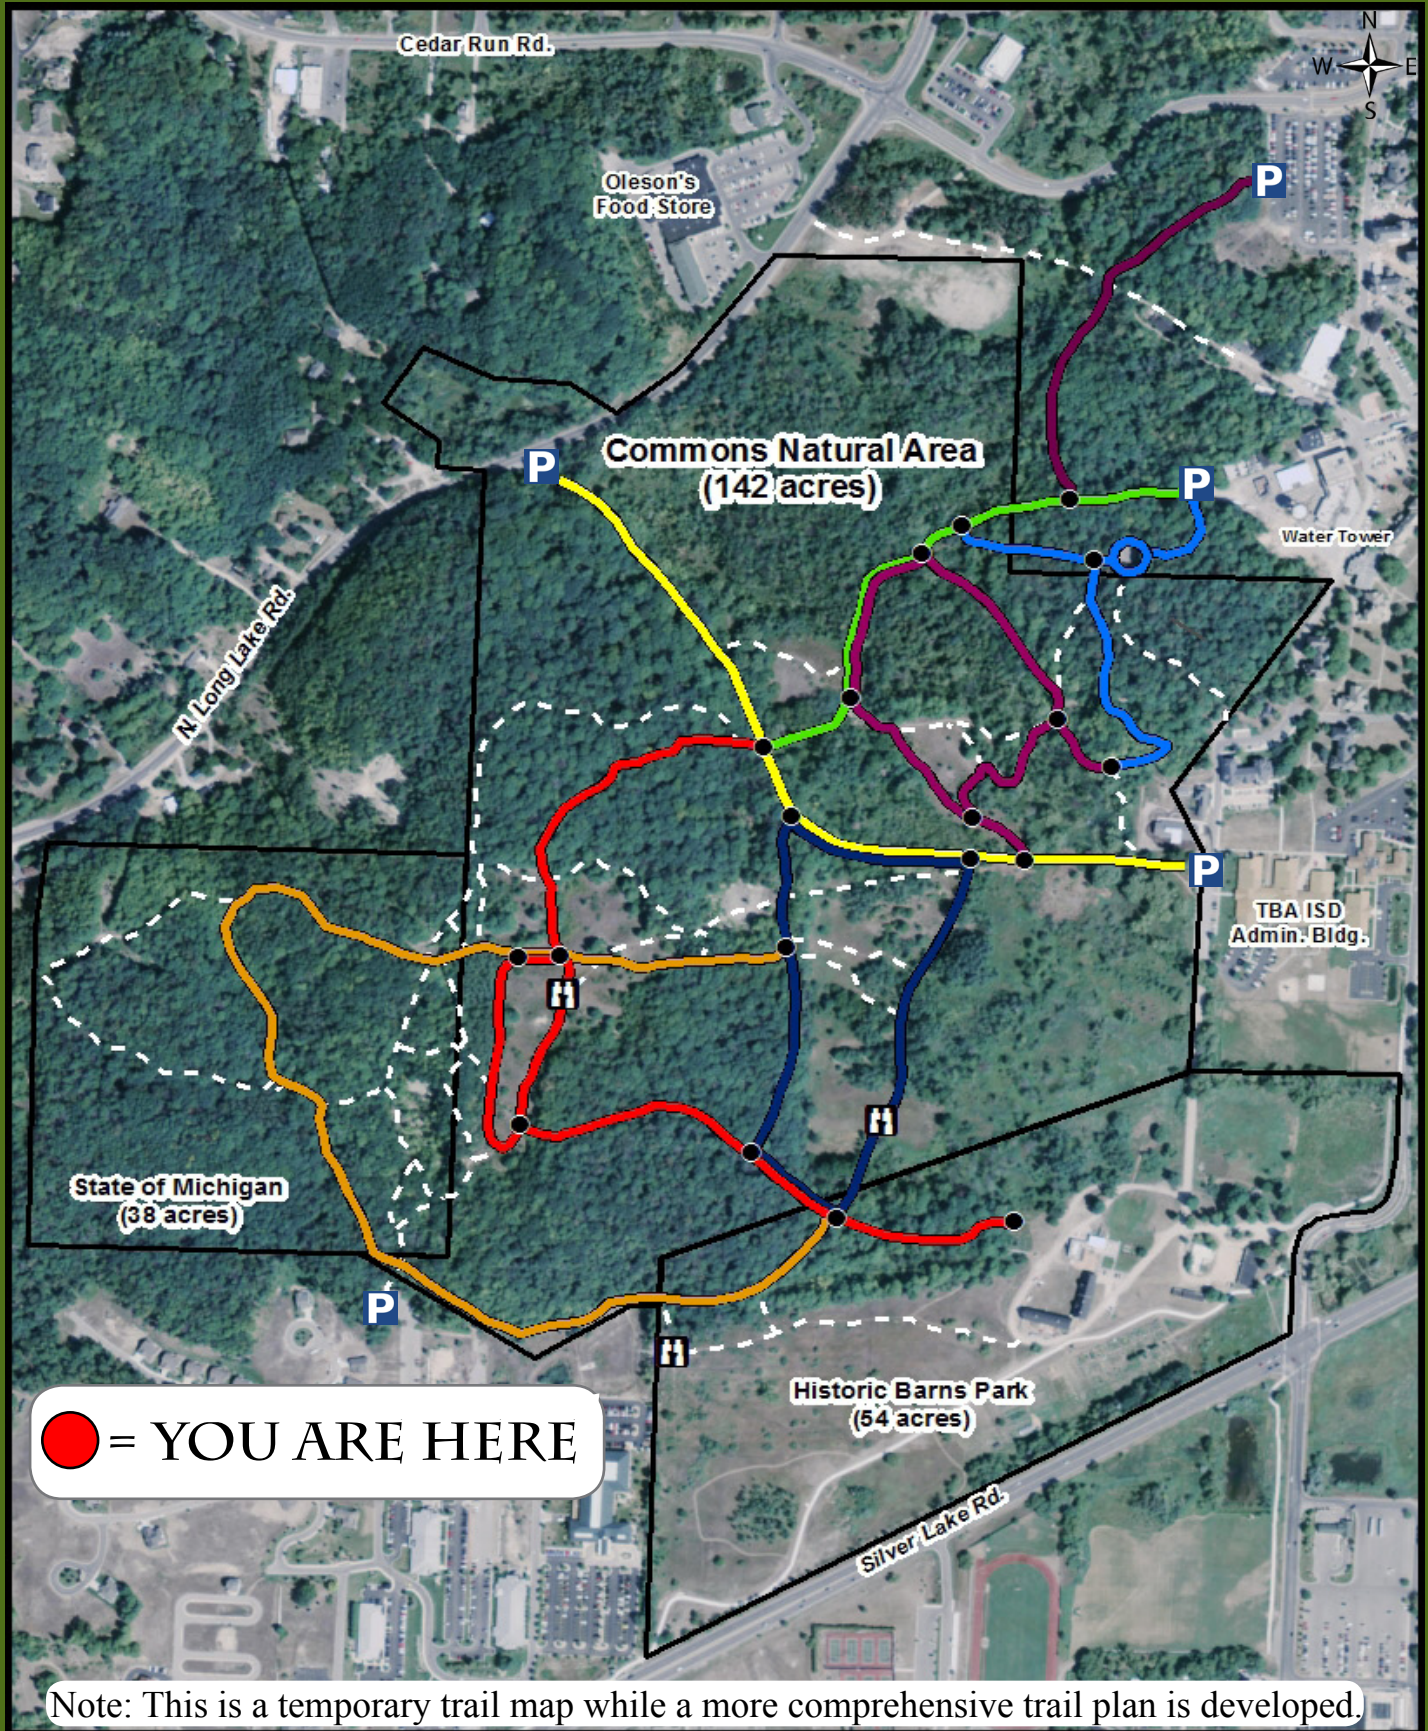

Commons Natural Area

- P** Parking
- Property Boundaries
- Trail Map Location
- H** Scenic Viewing Area
- Cedar Cathedral Trail
- Cistern Spur Trail
- Copper Ridge Trail
- Garfield Trail
- Meadows Loop Trail
- Old Orchard Trail
- Streamside Loop Trail
- Tanglewood Trail
- - -** Informal Trails