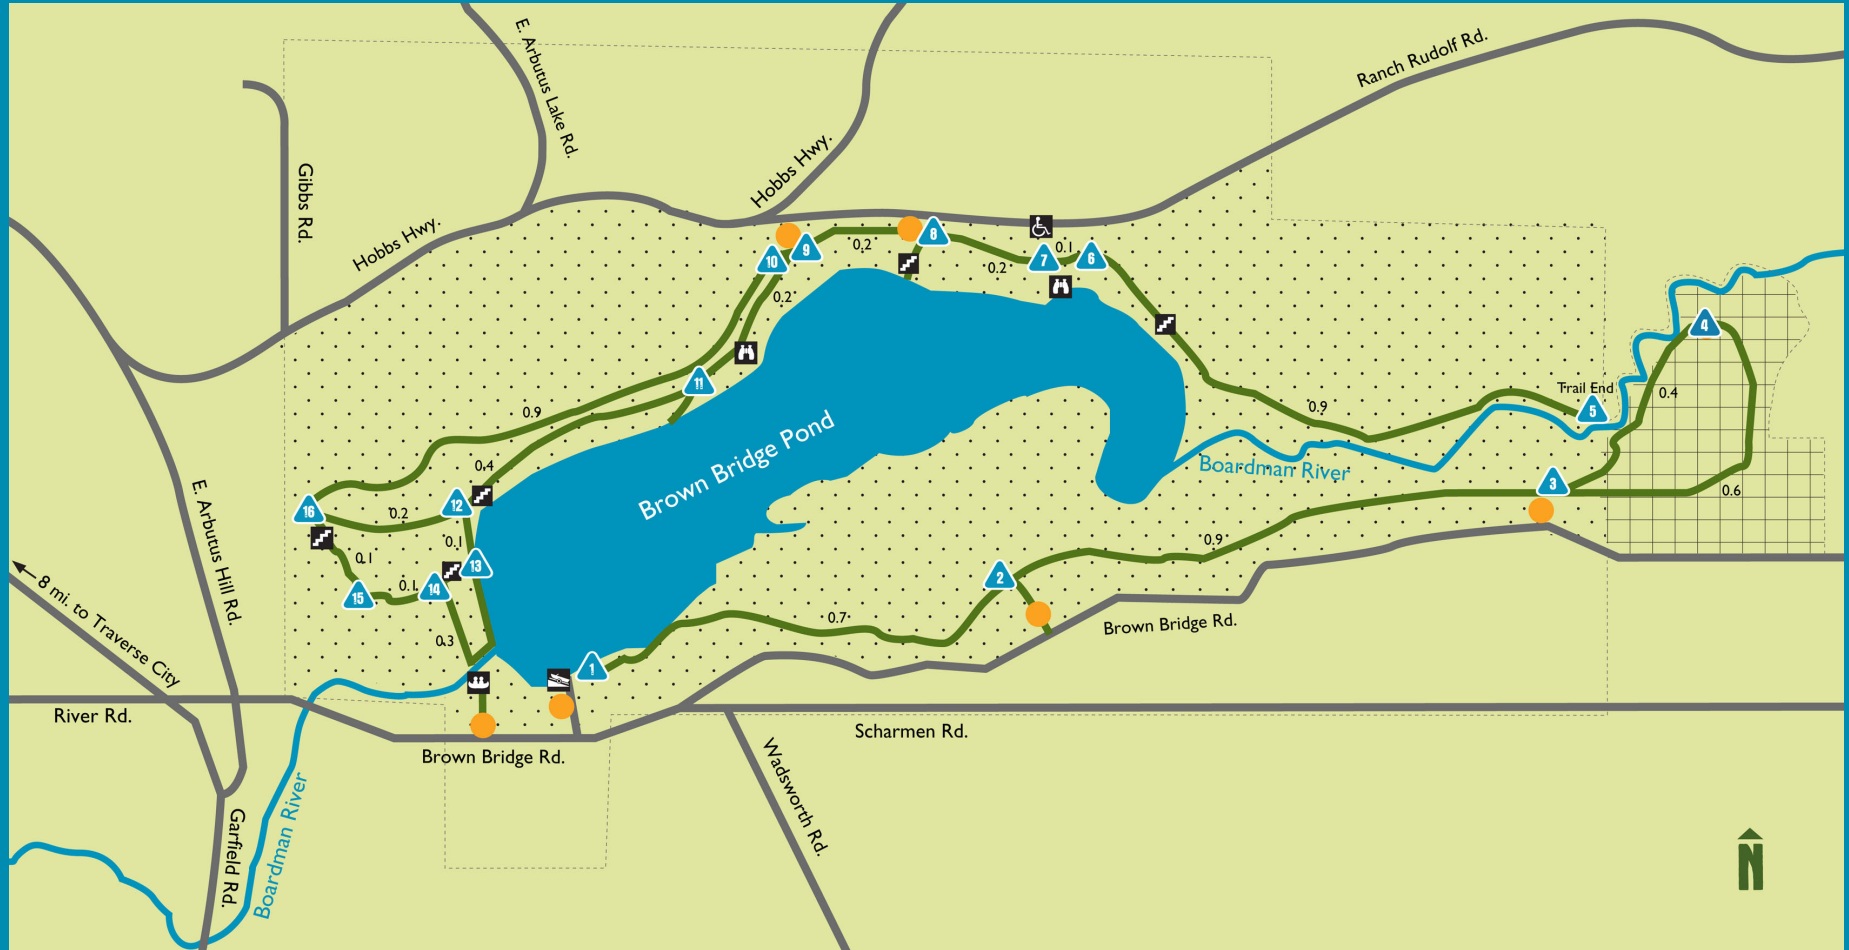

# Brown Bridge Quiet Area

Owned by:

Managed by:

**KEY**

Handicap Parking	Stairs	Trail Navigation Points	Property Boundary	Hunting With Permit (see rules)
Canoe Launch	Restroom	Parking	Core Area No Hunting	Trail
Boat Launch	Scenic Overlook		Road	